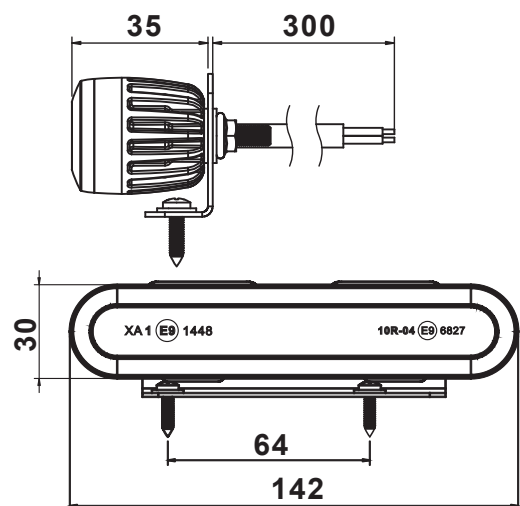

WARNING LIGHTING LED SLIMLINE VARIPOD

Truck-Lite®

See & Be Seen®

NEW

Signal-Stat®

Model SS/12

FEATURES & BENEFITS

- Dual voltage: 12V & 24V
- Approvals: Waterproof to IP67 & R10/EMC
- Full 3 year Truck-lite warranty
- Operating temperature -40°C To +65°C
- Clear lens light output amber
- Low current draw consumption
- Low profile (35mm depth)
- 8 Flash Patterns

Single: 353 flashes per minute

Double: 313 flashes per minute

Quad: 405 flashes per minute

TECHNICAL INFORMATION

PART NUMBERS

Part No.	Description	Mount
SS/12003	Slimline Varipod-Amber	Bracket