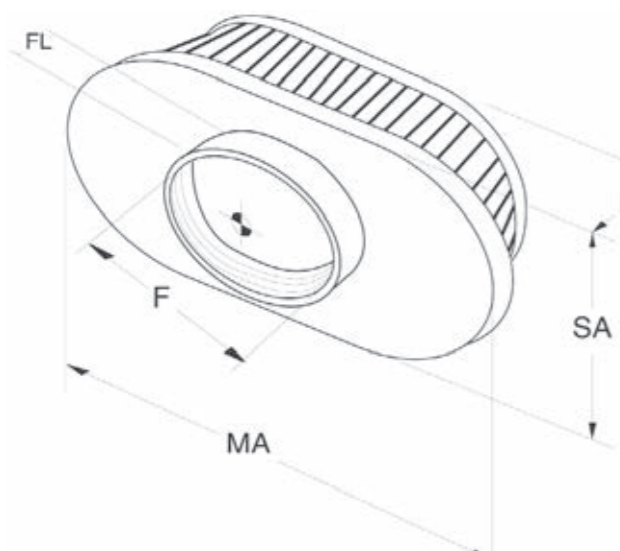

Oval Tapered

When selecting one of K&N's universal oval air filters, you should consider the following dimensions as they relate to the specification chart:

(F) Mounting Flange Inside Diameter - This is the most critical dimension and should be very close to the diameter of the application's inlet flange. The flange will stretch up to 1/16" for those in-between sizes.

(MA / SA) Filter Oval Dimensions - This is the length and width of the filter. Always use the largest filter practical to fit the application.

(L) Filter Length - This dimension is the length of the filter body only, it does not include the flange length. Always use the longest filter practical for maximum filtration.

(FA / FL) Flange Angle and/or Length - If no angle is listed in the specifications table, then the flange is straight. Any angle listed is in degrees and can be utilized when space is a problem.

(FO) Flange Offset - In some cases the center of the flange is offset from the center of the filter base in order to provide a better fit.