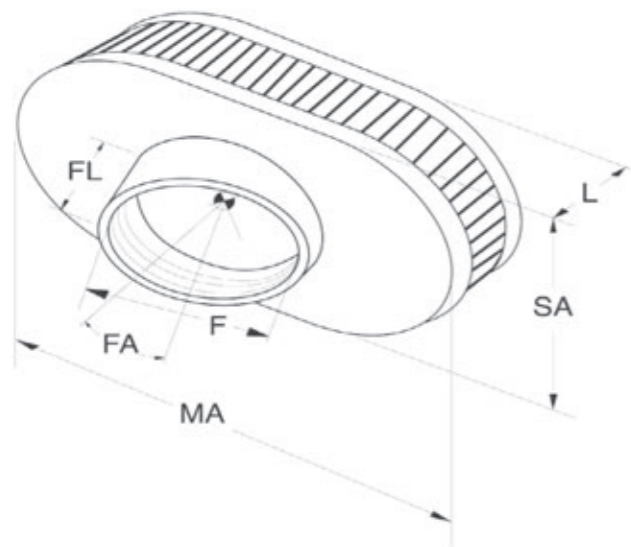

Oval Straight

When selecting one of K&N's universal oval air filters, you should consider the following dimensions as they relate to the specification chart:

(F) Mounting Flange Inside Diameter - This is the most critical dimension and should be very close to the diameter of the application's inlet flange. The flange will stretch up to 1/16" for those in-between sizes.

(MA / SA) Filter Oval Dimensions - This is the length and width of the filter. Always use the largest filter practical to fit the application.

(L) Filter Length - This dimension is the length of the filter body only, it does not include the flange length. Always use the longest filter practical for maximum filtration.

(FA / FL) Flange Angle and/or Length - If no angle is listed in the specifications table, then the flange is straight. Any angle listed is in degrees and can be utilized when space is a problem.

(FO) Flange Offset - In some cases the center of the flange is offset from the center of the filter base in order to provide a better fit.

(F) Mounting Flange Inside Diameter		(MA/SA) Filter Dimensions		(L) Filter Length		(FL) Flange Length		(FA) Flange Style		(FO) Flange Offset		Rubber End Cap Part #	Chrome End Cap Part #	Filter Wraps¹⁴ Part #		
Inch	mm	Inch	mm	Inch	mm	Inch	mm	Type	Angle	Inch	mm					
1-1/2	38	3-3/4x4-1/2	95x114	2-3/4	70	1	25	Angled	30°			R-0640				
2-1/16	52	4-1/2x7	114x178	1-1/2	38	7/8	22	Offset		1/2	13	RA-0700⁵	RA-070V⁵	22-2000PL¹⁴		
		4-1/2x7	114x178	2	51	7/8	22	Offset		1/2	13	RA-0710⁵	RA-071V⁵	22-2000PL¹⁴		
		4-1/2x7	114x178	3	76	7/8	22	Offset		1/2	13	RA-0720⁵	RA-072V⁵	22-2020PL¹⁴		
2-1/4	57	4x6-1/4	102x159	4-1/2	114	1	25	Angled	10°			RU-1320				
		4x6-1/4	102x159	6	152	1	25	Angled	10°			RU-1330				
		3-3/4x4-1/2	95x114	4	102	5/8	16	Centered				RU-0990				
		3-3/4x4-1/2	95x114	5	127	5/8	16	Centered				RU-1100				
		3-3/4x4-1/2	95x114	5	127	1	25	Angled	10°			RU-1140				
		3-3/4x4-1/2	95x114	6	152	1	25	Angled	10°			RU-1150		RU-1230PK		
		3-3/4x4-1/2	95x114	2	51	5/8	16	Centered				R-1390		22-8023PK		
		4x6-1/4	102x159	4-1/2	114	1	25	Angled	10°			RU-1340				
		4x6-1/4	102x159	5	127	1	25	Angled	10°			RU-1350				
		4x6-1/4	102x159	6	152	1	25	Angled	10°			RU-1360				
2-7/16	62	4-1/2x7	114x178	2	51	5/8	16	Centered					RC-1980	22-2000PL¹⁴		
		3-3/4x4-1/2	95x114	5	127	5/8	16	Centered				RU-1180				
		3-3/4x4-1/2	95x114	5	127	1	25	Angled	10°			RU-1220				
		3-3/4x4-1/2	95x114	5	127	1-1/4	32	Angled	20°			RU-1371²¹				
		3-3/4x4-1/2	95x114	6	152	1	25	Angled	10°			RU-1230		RU-1230PK		
		3-3/4x4-1/2	95x114	6	152	1-1/4	32	Angled	20°			RU-1380		RU-1230PK		
		3-3/4x4-1/2	95x114	7	178	5/8	16	Centered				RU-1810		22-1810PK		
		3-3/4x4-1/2	95x114	7	178	1	25	Angled	10°			RU-1240		22-1810PK		
		3-3/4x4-1/2	95x114	7	178	1-1/4	32	Angled	20°			RU-1390		22-1810PK		
		3-3/4x4-1/2	95x114	9	229	1	25	Angled	10°			RU-1260		RU-1260PK		
		2-1/2	64	3-3/4x4-1/2	95x114	7	178	2-1/8	54	Angled	10°			RU-1830		22-1810PK
				3-3/4x4-1/2	95x114	9	229	2-1/8	54	Angled	10°			RU-1840		RU-1260PK

Oval Straight