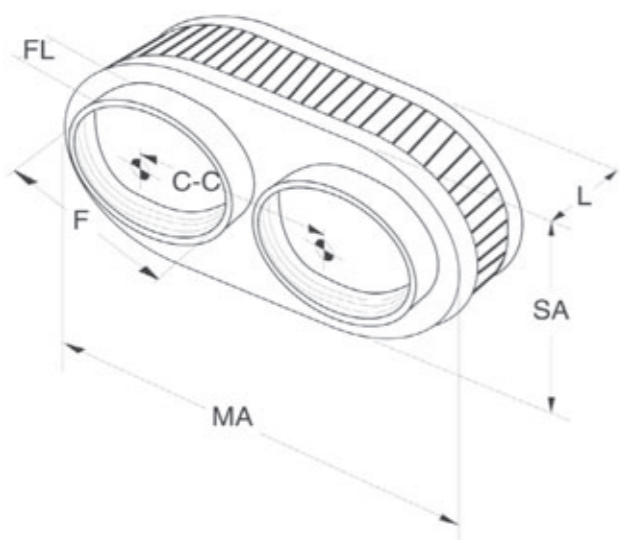

When selecting one of K&N's universal dual flange air filters, you should consider the following dimensions as they relate to the specification chart:

(F) Mounting Flange Inside Diameter - This is the most critical dimension and should be very close to the diameter of the application's inlet flange. The flange will stretch up to 1/16" for those in-between sizes.

(MA / SA) Filter Oval Dimensions - This is the length and width of the filter. Always use the largest filter practical to fit the application.

(L) Filter Length - This dimension is the length of the filter body only, it does not include the flange length. Always use the longest filter practical for maximum filtration.

(FA / FL) Flange Angle and/or Length - If no angle is listed in the specifications table, then the flange is straight. Any angle listed is in degrees and can be utilized when space is a problem.

(FO) Flange Offset - In some cases the center of the flange is offset from the center of the filter base in order to provide a better fit.

(C-C) Flange Center to Center - For dual flange filters, this is the flange spacing. This dimension should be within 2mm for proper fit on the application.