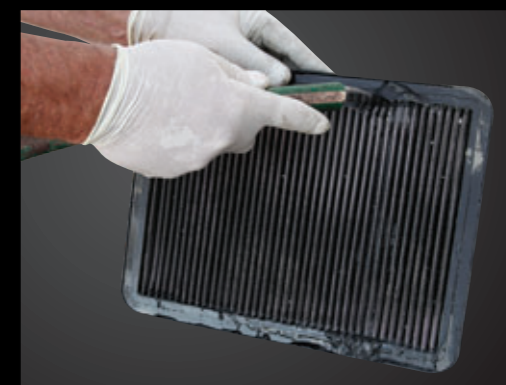

5. FILTER INSTALLATION

Before reinstalling filter back into vehicle, inspect it for damage. Follow any and all specific installation instructions that came with the K&N® Air Filter.

CAUTION: FAILURE TO FOLLOW THE K&N® INSTALLATION INSTRUCTIONS COULD LEAD TO AN IMPROPER SEAL RESULTING IN POSSIBLE ENGINE DAMAGE. PLEASE VISIT WWW.KNFILTERS.COM FOR AIR FILTER INSTALLATION INSTRUCTIONS FOR YOUR VEHICLE.