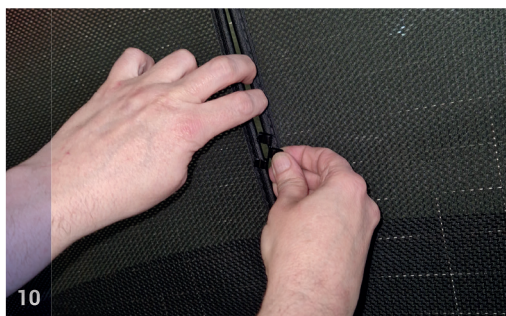

AUDI Q6 E-TRON 2025 | 5 DOOR

AU-Q6-5-A

Tailgate Window

CLIP PLACEMENT

Tailgate Shades - x2

M12 - x2

M14 - x1

CAR SHADES