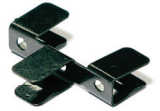

M04 - x2

M05

M09

M11

M12 - x2

M13

M14 - x1

P01

P02

CLEANER

TRIM TOOL - x1

AUDI Q6 E-TRON 2025 | 5 DOOR

AU-Q6-5-A

Side Windows

CLIP PLACEMENT

Side Window Shades - x2