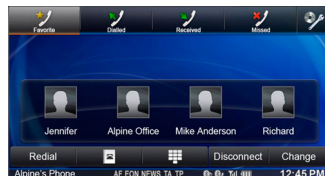

You can pair a total of 5 phones with the INE-W920R. You can even stream music from one phone while making handsfree calls with another at the same time. Set your 4 most frequent called numbers for easy One Look access in the speed dial screen.