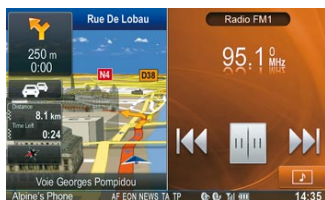

With the new iGO Primo 2 software, using a navigation system has never been so easy and convenient, thanks to its wide range of very helpful functions. The INE-W920R gives you wide map coverage of almost all European countries, support for maps with 3D landmarks, highway mode, advanced address input and other sophisticated features. And of course, the 50/50 split screen function lets you view and control a navigation screen and another screen such as music with just One Look.

Packed with Advanced Features for More Enjoyable Driving

This Advanced Navi Station has everything you need, no matter what countries you travel in. It covers 46 Western and Eastern European countries with 29 languages for voice guidance and Text-To-Speech in 15 languages. Its enhanced POI database makes it easy to find your favourite places and to explore new areas you have never been to. It also provides a TMC tuner that always keeps you on the route with the least traffic activity.

Maps with 3D Landmarks

3D maps give you a much more realistic view of the area where you are driving. The maps provide hundreds of 3D landmarks and the city maps show 3D buildings, making navigating much easier.