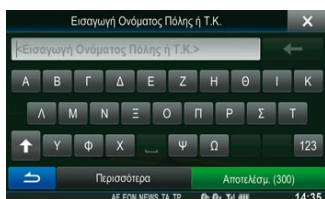

Advanced Address Input

You can input postal codes for all European countries, including 7-digit UK codes, which makes searching for addresses quicker. The system even reads partial addresses. Select your own language from 33 different keypads, including Cyrillic and Greek.