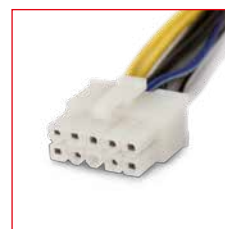

(REMOTE INCLUDED)

BC 108US

Die-cast under seat woofer 8"

Integrated amplifier

Very compact, easy to install

Including:
Power cable 4.5 m. (fused),
remote cable 4 m. and
ground cable 1.5 m.

Including:
Power / signal connector

Including:
Optional mounting
brackets (and screws)

Max power output at 14.4V:

500W 4Ω

RMS output at 14.4V:

100W 4Ω

RCA input 130mV - 2V

Input level control

Short circuit protection

Thermal protection

Full range / low pass 50Hz - 160Hz

Phase switch 0°/180°

Remote control (wired, 4m. cable)

Dimensions: 350 x 235 x 70mm

WWW.CALIBER.NL

CALIBER EUROPE BV · Kortakker 10 · 4264 AE Veen · The Netherlands · Tel: +31 416-699 000