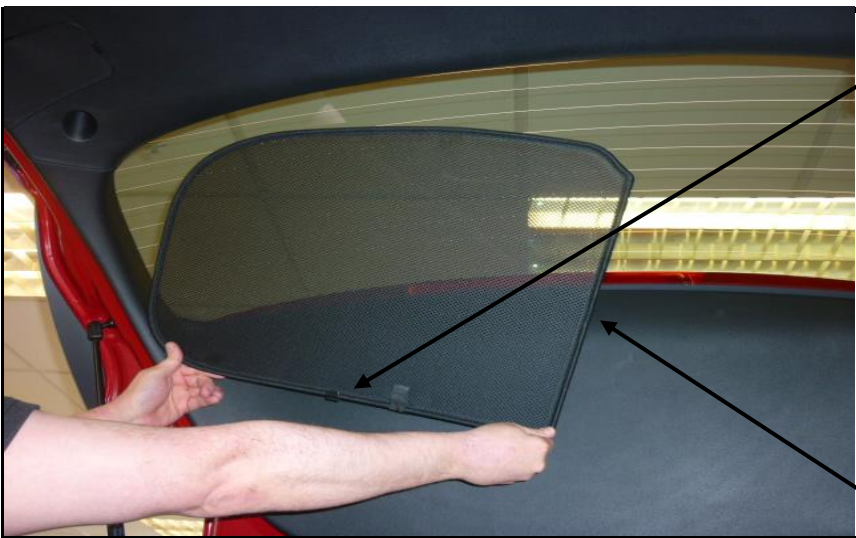

REAR SHADE INSTALLATION