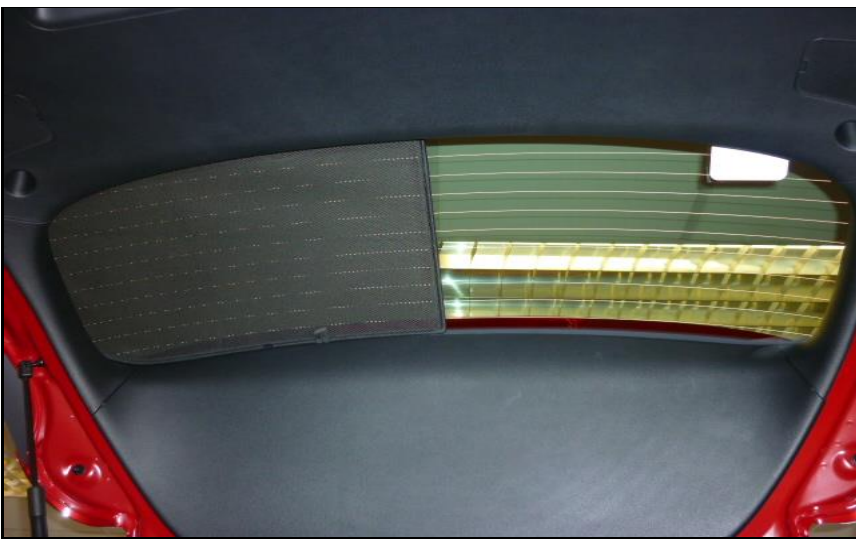

REAR SHADE INSTALLATION