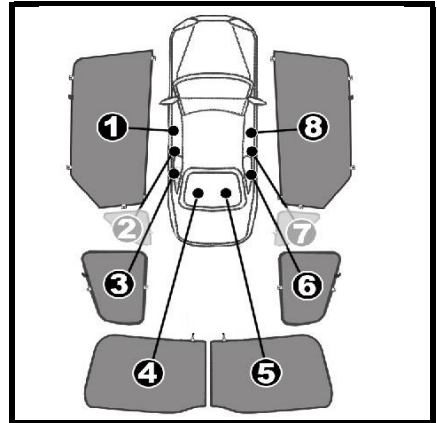

INSTALLATION INSTRUCTIONS

KIA CEED ESTATE 2013-

KIA-CEED-E-B

COMPONENTS INCLUDED

FIXING CLIPS

CL-M02 x10

CL-P14 x1

SIDE SHADE INSTALLATION