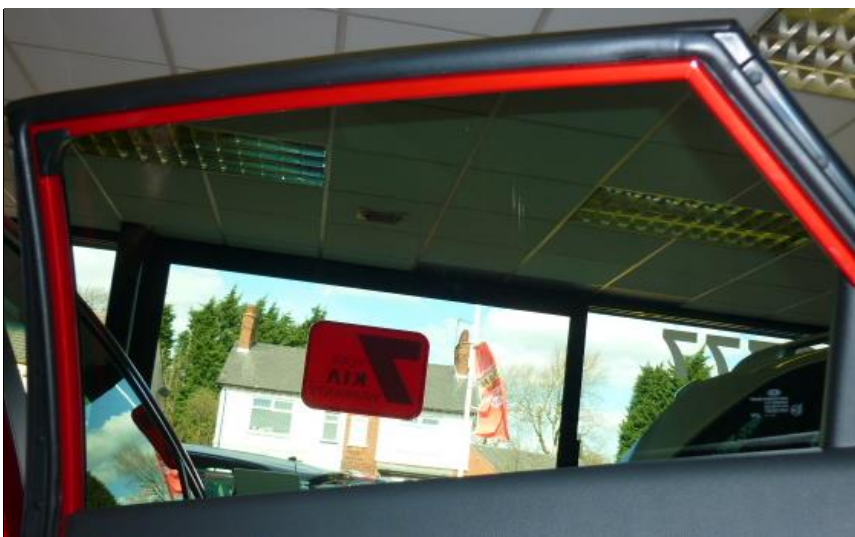

INSTALLATION INSTRUCTIONS

KIA CEED ESTATE 2013-

KIA-CEED-E-B

COMPONENTS INCLUDED

FIXING CLIPS

CL-M02 x10

CL-P14 x1

SIDE SHADE INSTALLATION