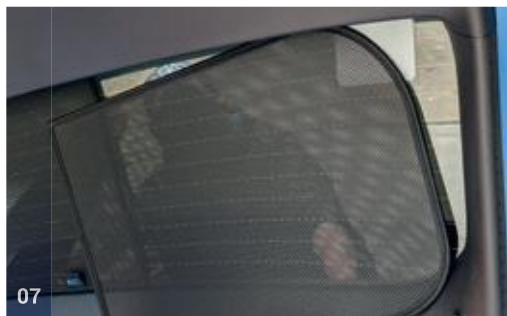

## Tailgate Window

CLIP PLACEMENT

Tailgate Shades - x2

M12 - x2

M14 - x1