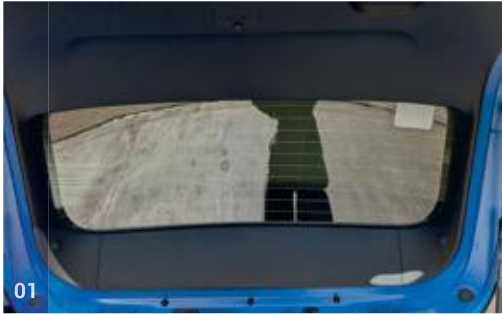

## Tailgate Window

CLIP PLACEMENT

Tailgate Shades - x2

M12 - x2

M14 - x1