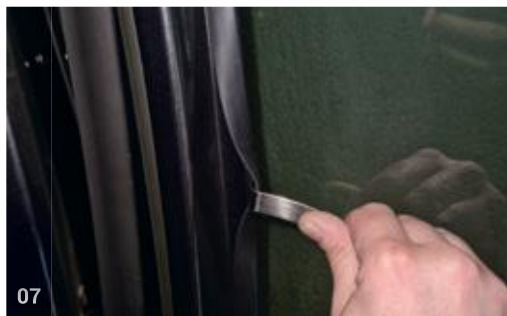

CLIP PLACEMENT

LAND ROVER DEFENDER 130 (2020>)

5 DOOR

LRO-D130-5-B-18

Side Windows

INSTALLATION VIDEO

For a handy how-to fit guide for this vehicle, please scan this QR code

[Youtube.com/CarShades](https://www.youtube.com/CarShades)