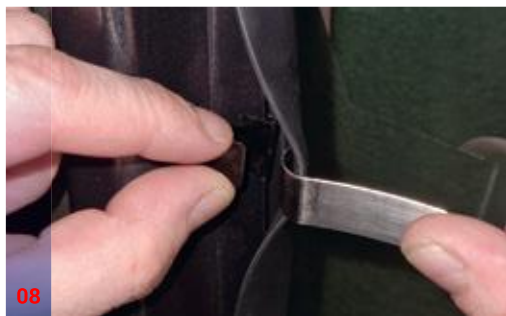

CLIP PLACEMENT

LAND ROVER DEFENDER 130 (2020>)

5 DOOR

LRO-D130-5-B-18

Side Windows

INSTALLATION VIDEO

For a handy how-to fit guide for this vehicle, please scan this QR code

[Youtube.com/CarShades](https://www.youtube.com/CarShades)