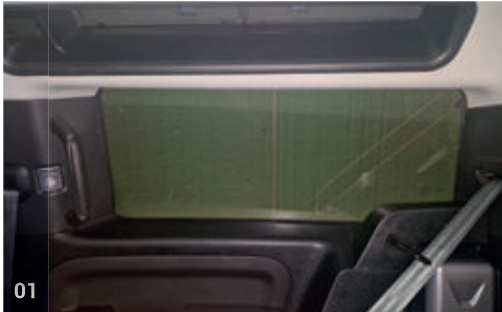

## Side Windows

CLIP PLACEMENT

Side Window Shades - x2

M12 - x08