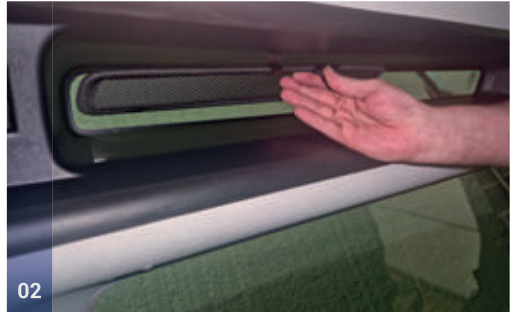

LAND ROVER DEFENDER 90 (2020>) | 3 DOOR

LRO-D90-3-B

Load Area Windows

Load Area Shades - x4

CLIP PLACEMENT

M02 - x12