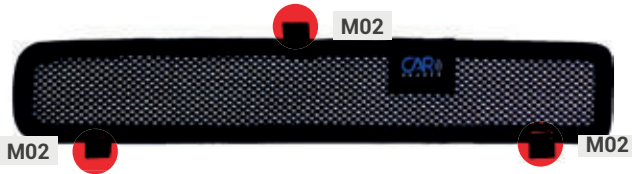

LAND ROVER DEFENDER 90 (2020>)| 3 DOOR LRO-D90-3-B

Included Components:

Side Window Shades

Tailgate Shades

Load Area Shades x4

M01

M02 - x16

M03

P02

CLEANER

TRIM TOOL - x1

LAND ROVER DEFENDER 90 (2020>) | 3 DOOR

LRO-D90-3-B

Side Windows

CLIP PLACEMENT

Side Window Shades - x2

M12 - x08

LAND ROVER DEFENDER 90 (2020>) | 3 DOOR

LRO-D90-3-B

Load Area Windows

Load Area Shades - x4

CLIP PLACEMENT

M02 - x12

LAND ROVER DEFENDER 90 (2020>) | 3 DOOR

LRO-D90-3-B

Tailgate Window

CLIP PLACEMENT

Tailgate Shades - x2

M02 - x04

M14 - x01

INSTALLATION VIDEO

For a handy how-to fit guide for this vehicle, please scan this QR code