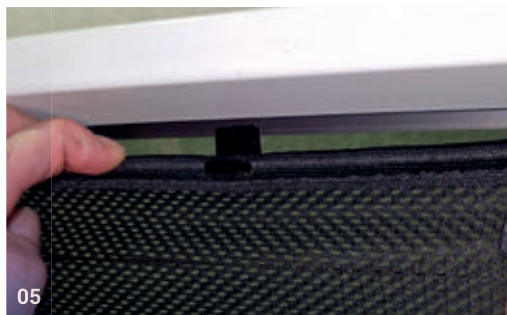

LRO-D90-3-B

Tailgate Window

CLIP PLACEMENT

Tailgate Shades - x2

M02 - x04

M14 - x01

INSTALLATION VIDEO

For a handy how-to fit guide for this vehicle, please scan this QR code