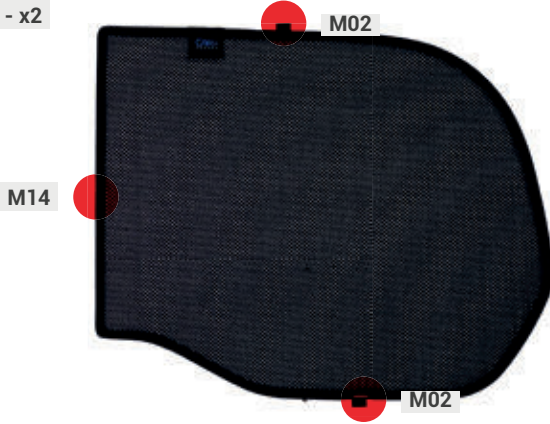

M12 - x08

LAND ROVER DEFENDER 90 (2020>) | 3 DOOR

LRO-D90-3-B

Load Area Windows

Load Area Shades - x4

CLIP PLACEMENT

M02 - x12

LAND ROVER DEFENDER 90 (2020>) | 3 DOOR

LRO-D90-3-B

Tailgate Window

CLIP PLACEMENT

Tailgate Shades - x2

M02 - x04

M14 - x01

INSTALLATION VIDEO

For a handy how-to fit guide for this vehicle, please scan this QR code