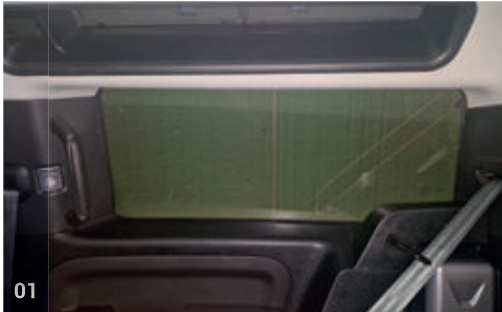

LAND ROVER DEFENDER 90 (2020>) | 3 DOOR

LRO-D90-3-B

Side Windows

CLIP PLACEMENT

Side Window Shades - x2

M12 - x08