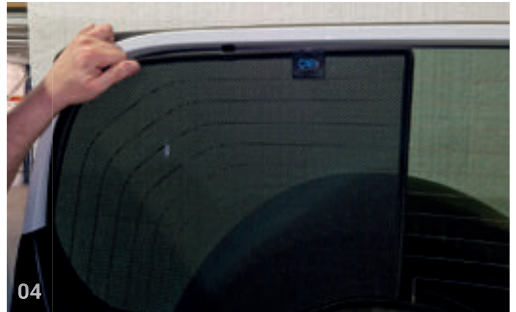

LRO-D90-3-B

Tailgate Window

CLIP PLACEMENT

Tailgate Shades - x2

M02 - x04

M14 - x01

INSTALLATION VIDEO

For a handy how-to fit guide for this vehicle, please scan this QR code