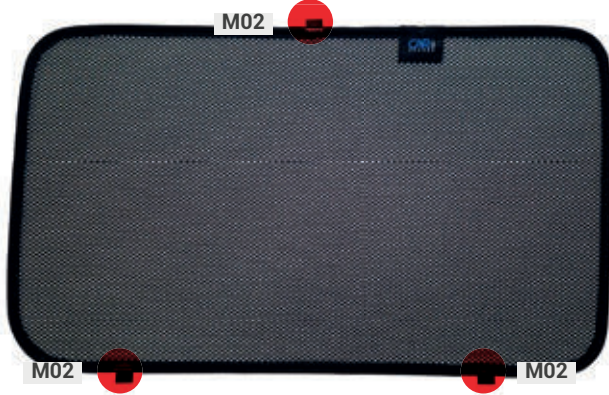

TRIM TOOL - x1

SUZUKI JIMNY (2018>) | 3 DOOR

SUZ-JIMN-3-B-18

Side Windows

CLIP PLACEMENT

Side Window Shades - x2

M02 - x06

INSTALLATION VIDEO