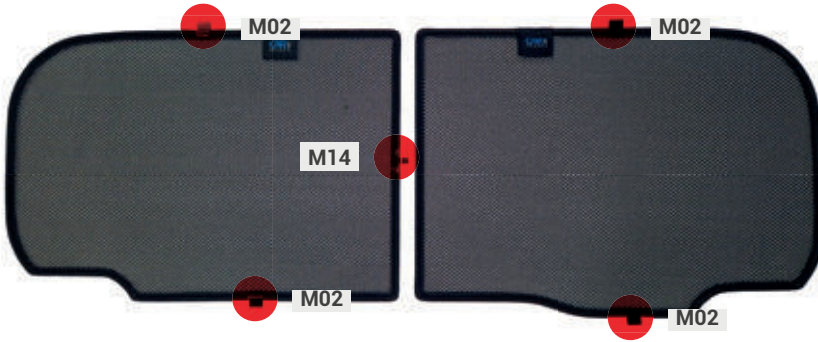

SUZUKI JIMNY (2018>) | 3 DOOR

SUZ-JIMN-3-B

Included Components:

Side Window Shades

Tailgate Shades

SUZUKI JIMNY (2018>) | 3 DOOR

SUZ-JIMN-3-B

Side Windows

CLIP PLACEMENT

Side Window Shades - x2

M02 - x06

SUZUKI JIMNY (2018>) | 3 DOOR

SUZ-JIMN-3-B

Tailgate Window

CLIP PLACEMENT

Tailgate Shades - x2