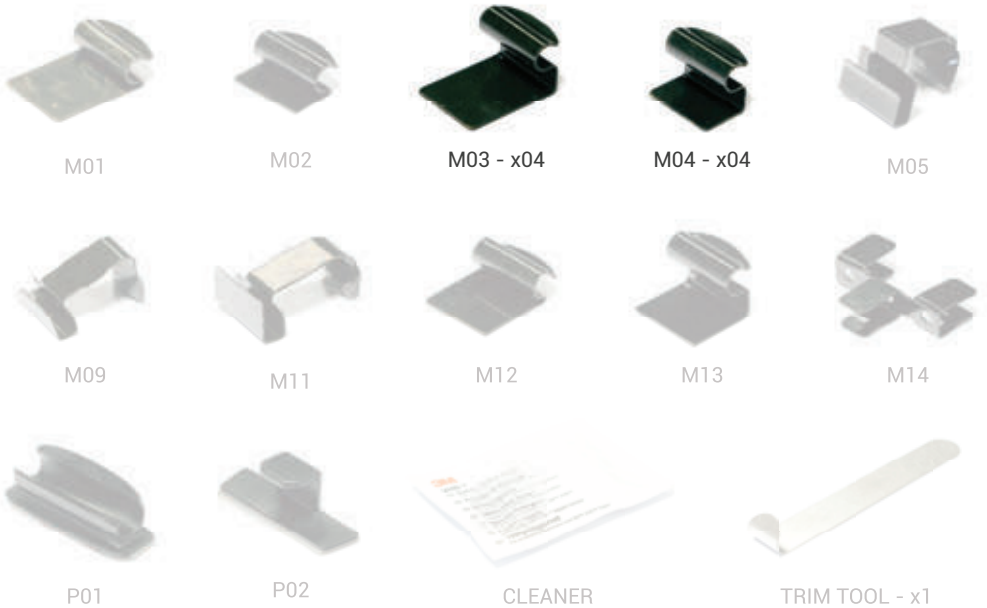

**TOYOTA LAND CRUISER J250 PRADO  
5 DOOR (2023>)  
TOY-LNCP-5-C-18**

**Included Components:**

**Side Window Shades**

# TOYOTA LAND CRUISER J250 PRADO

## 5 DOOR (2023>)

TOY-LNCP-5-C-18