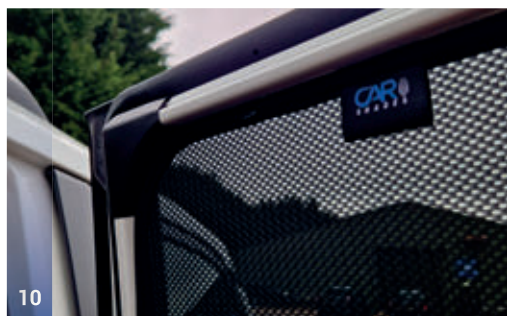

### Side Windows

CLIP PLACEMENT

Side Window Shades - x2

M03 - x4

M04 - x4