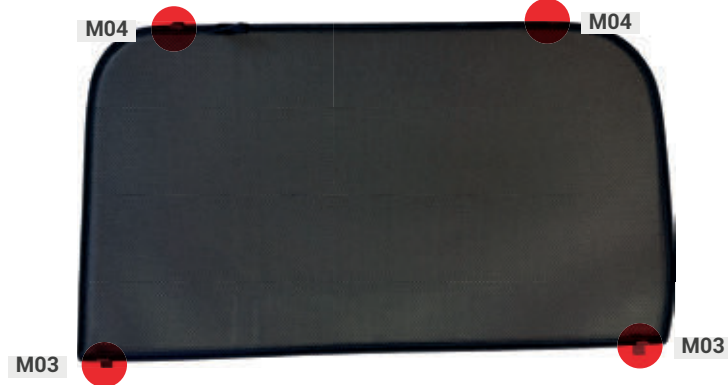

TRIM TOOL - x1

TOYOTA LAND CRUSIER J300

5 DOOR (2021>)

TOY-LNCR-5-C-18

Side Windows

CLIP PLACEMENT

Side Window Shades - x2

M03 - x4