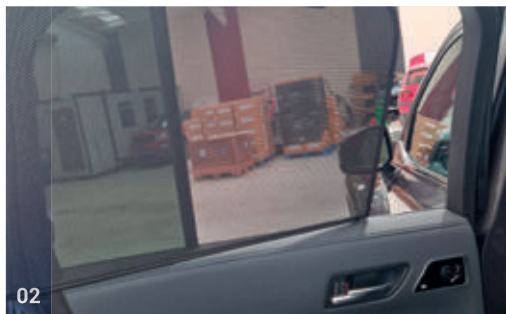

TOYOTA LAND CRUSIER J300

5 DOOR (2021>)

TOY-LNCR-5-C-18

Side Windows

CLIP PLACEMENT

Side Window Shades - x2

M03 - x4

M04 - x4