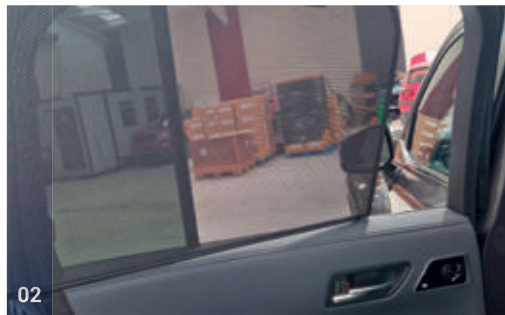

TOYOTA LAND CRUSIER J300

5 DOOR (2021>)

TOY-LNCR-5-C

Side Windows

CLIP PLACEMENT

Side Window Shades - x2

M03 - x4

M04 - x4