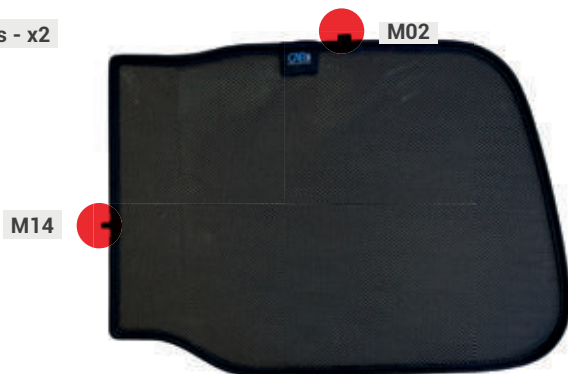

Side Window Shades - x2

M03 - x4

M04 - x4

TOYOTA LAND CRUISER J300

5 DOOR (2021>)

TOY-LNCR-5-C

Load Area Windows

Load Area Shades - x2

CLIP PLACEMENT

M02 - x6

TOYOTA LAND CRUSIER J300

5 DOOR (2021>)

TOY-LNCR-5-C

Tailgate Window

CLIP PLACEMENT

Tailgate Shades - x2