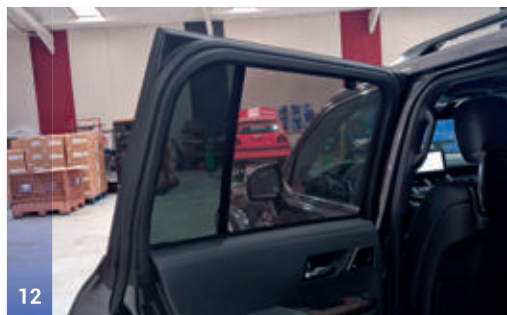

Side Window Shades - x2

M03 - x4

M04 - x4

TOYOTA LAND CRUISER J300

5 DOOR (2021>)

TOY-LNCR-5-C

Load Area Windows

Load Area Shades - x2