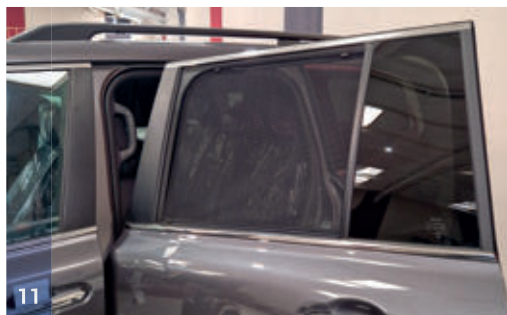

Side Window Shades - x2

M03 - x4

M04 - x4

TOYOTA LAND CRUISER J300

5 DOOR (2021>)

TOY-LNCR-5-C

Load Area Windows

Load Area Shades - x2