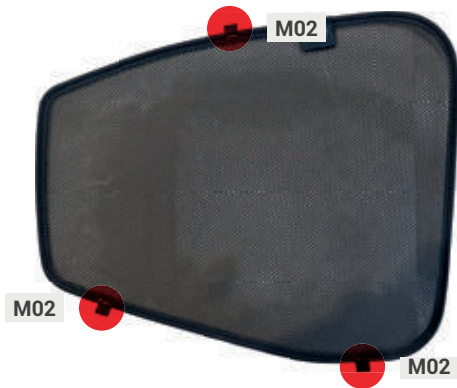

Side Window Shades - x2

M03 - x4

M04 - x4

TOYOTA LAND CRUISER J300

5 DOOR (2021>)

TOY-LNCR-5-C

Load Area Windows

Load Area Shades - x2

CLIP PLACEMENT

M02 - x6

TOYOTA LAND CRUSIER J300

5 DOOR (2021>)

TOY-LNCR-5-C

Tailgate Window

CLIP PLACEMENT

Tailgate Shades - x2